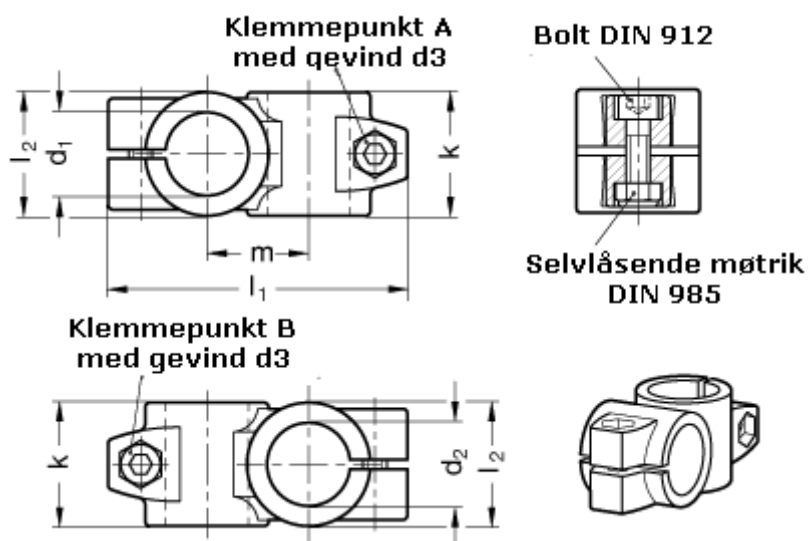

Article number: 20132B60B60802SW
Description: E+G 2-way pipe clamp
GN 132-B60-B60-80-2-SW

Measures

Adjustable clamp lever = GN 911-M10-55 have to be ordred separately

d1	= 60
d2	= 60
d3	= M10
k	= 80
l1	= 169.0
l2	= 80
m	= 65